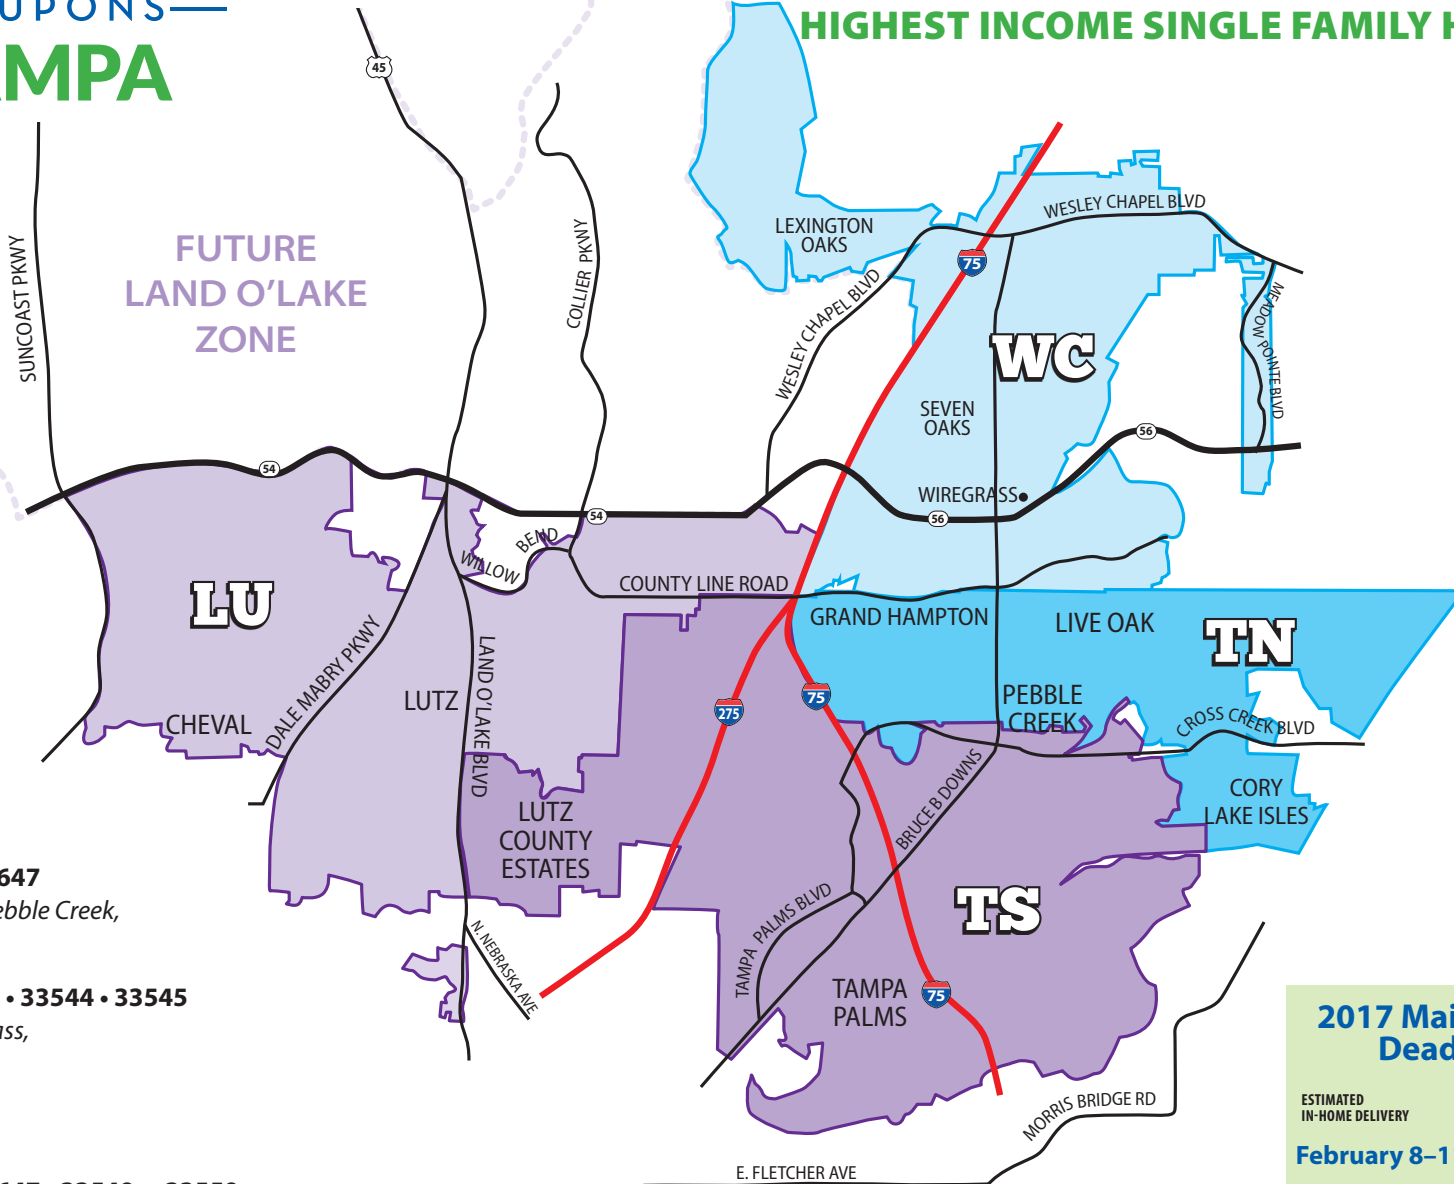

Talk of the Town

COUPONS

TAMPA

20,000 Homes

HILLSBOROUGH & PASCO COUNTIES
HIGHEST INCOME SINGLE FAMILY HOMES

TN NEW TAMPA NORTH — 33647
Grand Hampton, Live Oak, Pebble Creek,
Cory Lake Isle

WC WESLEY CHAPEL — 33543 • 33544 • 33545
Saddlebrook Resorts, Wiregrass,
Meadow Pointe

TS NEW TAMPA SOUTH — 33647 • 33549 • 33559
Tampa Palms, Highwoods Preserve,
Lutz County Estates

LU LUTZ — 33548 • 33549 • 33558 • 33559
Lutz, Cheval, Heritage Harbor, Holly Lakes Estate,
Shady Lake Shore

Leonard Harrison • 682.667.3685
Melissa Fields • 919.417.5387
Tampa@talkofthetowncoupons.com

2017 Mail Dates & Deadlines

ESTIMATED IN-HOME DELIVERY	ARTWORK SUBMISSION DEADLINE
February 8-11	Jan 11
April 17-21	Mar 21
June 28-July 3	June 1
August 26-31	July 28
October 10-14	Sept 11
Nov 27-Dec 1	Oct 27

Zones are approximate and subject to change.